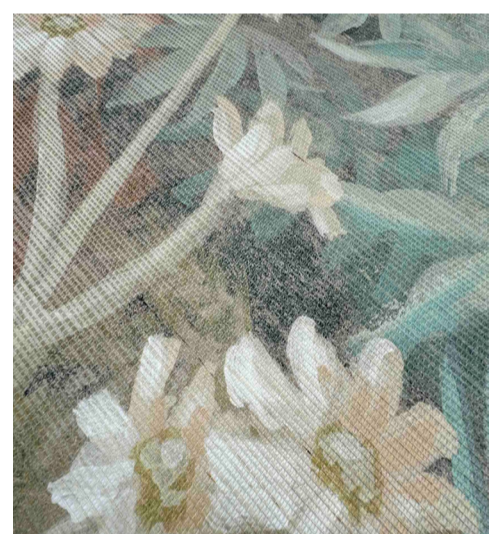

HOUSE OF ESTILA

BY HALEYS

All wallpaper murals are designed and printed in the UK.
All murals are custom sized to your wall dimensions and come in panels.

SERVICES

Mural collections in 3 colourways and 3 finishes
Bespoke and customisation services (custom colourways, colour matching)

MATERIALS

Matte Uncoated
Premier Vinyl
Sisal Grasscloth

LEAD TIMES

15 - 20 days, Samples 2 -5 days

Technical Details:

Matte Uncoated

A tactile, smooth non-woven substrate with a beautiful flat, matte printed finish

Panel width: 70 cm

Unprinted weight: 147gsm

Washability: spongeable

Backing: Non-woven

Hanging: Paste the wall

FR: EN BS 13501-1:2002 Class B, sl, d0

Technical Details:

Premier Vinyl

Exceptionally durable, with vibrant finish, suited for high traffic areas

Panel width: 60 cm

Unprinted weight: 460gsm

Washability: spongeable

Backing: Non-woven

Hanging: Paste the wall

FR: EN BS 13501-1:2007 +A1:2009 Class O, sl, d0